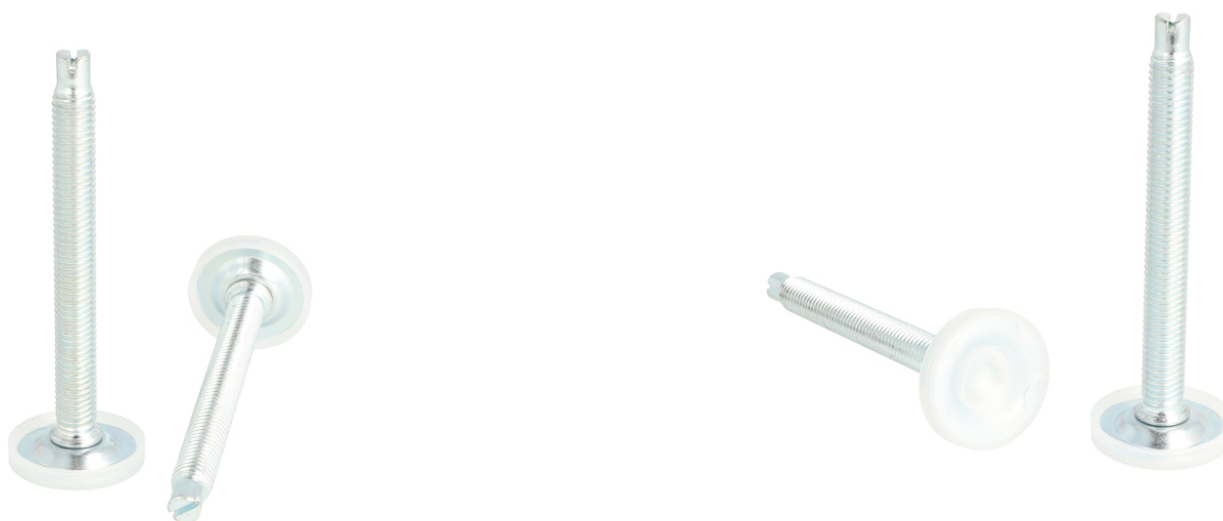

PRODUCT SHEET

Description:

Adjust. Swivel Glide Como, $\varnothing 33$ mm, Steel BZP, Stud M10x94mm, W/Slot in the Top of the Stud. Incl. Transparent Floor, Protection Cover

Item number:

10.16.270-0

Units	Box	Carton	HS Code	Barcode
Pcs.	1	300	8302420090	 5704866008747

Item - number	Finish	D diameter	H height	M size	S stud
#10.16.250	BZP	$\varnothing 33$	6 mm	M8	64 mm
#10.16.278	BZP	$\varnothing 33$	6 mm	M10	74 mm
#10.16.279	BZP	$\varnothing 33$	6 mm	M10	84 mm
#10.16.270	BZP	$\varnothing 33$	6 mm	M10	94 mm